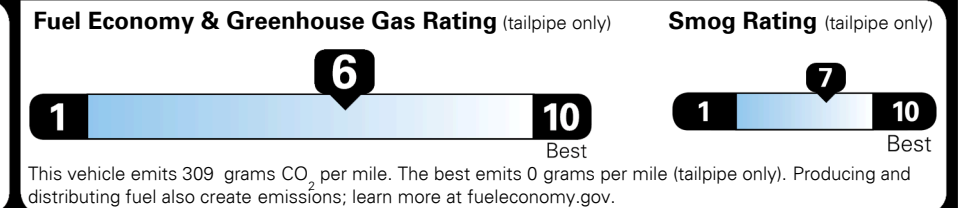

TOTAL ADDITIONAL WEIGHT: 7.3

EPA DOT Fuel Economy and Environment

Gasoline Vehicle

You save \$500
 in fuel costs over 5 years compared to the average new vehicle.

Annual fuel cost
\$1,850

Actual results will vary for many reasons, including driving conditions and how you drive and maintain your vehicle. The average new vehicle gets 28 MPG and costs \$9,750 to fuel over 5 years. Cost estimates are based on 15,000 miles per year at \$ 3.60 per gallon. MPGe is miles per gasoline gallon equivalent. Vehicle emissions are a significant cause of climate change and smog.

fueleconomy.gov

Calculate personalized estimates and compare vehicles

GOVERNMENT 5-STAR SAFETY RATINGS

Overall Vehicle Score ★ ★ ★ ★ ★

Based on the combined rating of frontal, side and rollover. Should ONLY be compared to other vehicles of similar size and weight.