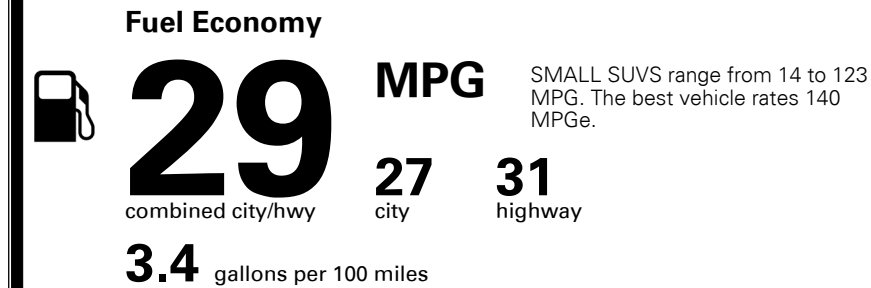

MSRP INCLUDING OPTIONS

\$ 27,360.00

INLAND FREIGHT AND HANDLING

\$ 1,325.00

TOTAL MANUFACTURER'S SUGGESTED RETAIL PRICE ▶

\$ 28,685.00

*Additional terms and conditions apply.
 **Kia Connect may be currently unavailable for Model Year 2022 and newer vehicles sold or purchased in Massachusetts; please see owners.kia.com for updates on availability.
 NOTE: When you purchase this vehicle, Kia America, Inc. collects personal information you provide to the dealership. For information on our collection and use of personal information and your rights, please see our Privacy Policy on www.kia.com.

TOTAL ADDITIONAL WEIGHT: 7.3

EPA DOT Fuel Economy and Environment

Gasoline Vehicle

You save \$500
 in fuel costs over 5 years compared to the average new vehicle.

Annual fuel cost
\$1,850

Actual results will vary for many reasons, including driving conditions and how you drive and maintain your vehicle. The average new vehicle gets 28 MPG and costs \$9,750 to fuel over 5 years. Cost estimates are based on 15,000 miles per year at \$ 3.60 per gallon. MPGe is miles per gasoline gallon equivalent. Vehicle emissions are a significant cause of climate change and smog.