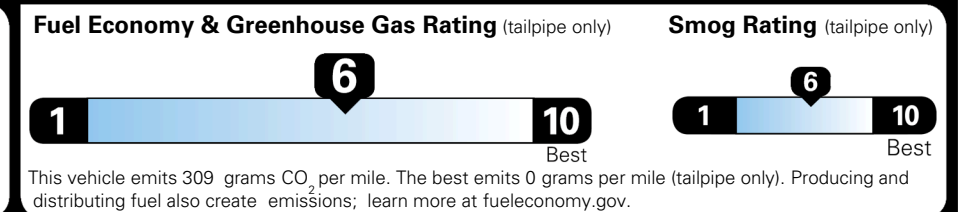

MSRP INCLUDING OPTIONS

\$ 27,585.00

INLAND FREIGHT AND HANDLING

\$ 1,495.00

TOTAL MANUFACTURER'S SUGGESTED RETAIL PRICE ▶

\$ 29,080.00

TOTAL ADDITIONAL WEIGHT: 5.8

*Additional terms and conditions apply.
 **Kia Connect may be currently unavailable for some Model Year 2022 and newer vehicles sold or purchased in Massachusetts; please see owners.kia.com for more information.
 NOTE: When you purchase this vehicle, Kia America, Inc. collects personal information you provide to the dealership. For information on our collection and use of personal information and your rights, please see our Privacy Policy on www.kia.com.

EPA DOT Fuel Economy and Environment

Gasoline Vehicle

You save \$0
 in fuel costs over 5 years compared to the average new vehicle.

Annual fuel cost \$1,700

Actual results will vary for many reasons, including driving conditions and how you drive and maintain your vehicle. The average new vehicle gets 29 MPG and costs \$8,500 to fuel over 5 years. Cost estimates are based on 15,000 miles per year at \$ 3.30 per gallon. MPGe is miles per gasoline gallon equivalent. Vehicle emissions are a significant cause of climate change and smog.