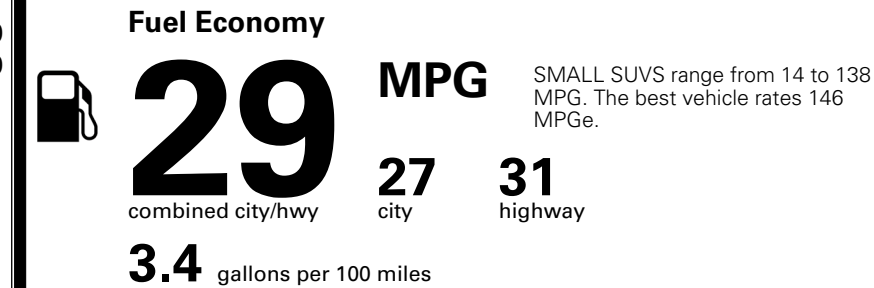

MSRP INCLUDING OPTIONS

\$ 27,585.00

INLAND FREIGHT AND HANDLING

\$ 1,495.00

TOTAL MANUFACTURER'S SUGGESTED RETAIL PRICE ▶

\$ 29,080.00

TOTAL ADDITIONAL WEIGHT: 5.8

*Additional terms and conditions apply.
 **Kia Connect may be currently unavailable for some Model Year 2022 and newer vehicles sold or purchased in Massachusetts; please see owners.kia.com for more information.
 NOTE: When you purchase this vehicle, Kia America, Inc. collects personal information you provide to the dealership. For information on our collection and use of personal information and your rights, please see our Privacy Policy on www.kia.com.

EPA DOT Fuel Economy and Environment

Gasoline Vehicle

You save \$0
 in fuel costs over 5 years compared to the average new vehicle.

Annual fuel cost \$1,700

Actual results will vary for many reasons, including driving conditions and how you drive and maintain your vehicle. The average new vehicle gets 29 MPG and costs \$8,500 to fuel over 5 years. Cost estimates are based on 15,000 miles per year at \$ 3.30 per gallon. MPGe is miles per gasoline gallon equivalent. Vehicle emissions are a significant cause of climate change and smog.