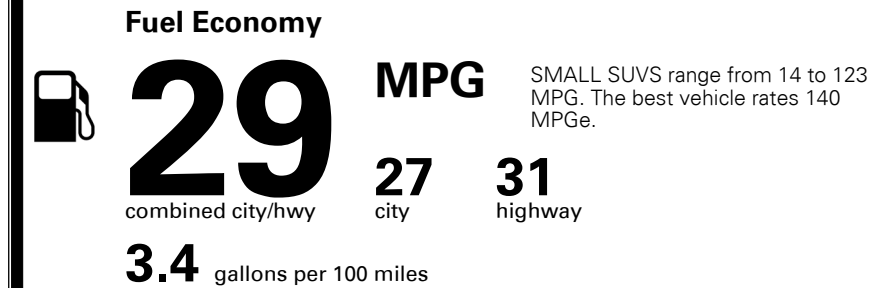

MSRP INCLUDING OPTIONS

\$ 27,060.00

INLAND FREIGHT AND HANDLING

\$ 1,325.00

TOTAL MANUFACTURER'S SUGGESTED RETAIL PRICE ▶

\$ 28,385.00

*Additional terms and conditions apply.
 **Kia Connect may be currently unavailable for Model Year 2022 and newer vehicles sold or purchased in Massachusetts; please see owners.kia.com for updates on availability.
 NOTE: When you purchase this vehicle, Kia America, Inc. collects personal information you provide to the dealership. For information on our collection and use of personal information and your rights, please see our Privacy Policy on www.kia.com.

TOTAL ADDITIONAL WEIGHT: 5.8

EPA DOT Fuel Economy and Environment

Gasoline Vehicle

You save \$500
 in fuel costs over 5 years compared to the average new vehicle.

Annual fuel cost
\$1,850

Actual results will vary for many reasons, including driving conditions and how you drive and maintain your vehicle. The average new vehicle gets 28 MPG and costs \$9,750 to fuel over 5 years. Cost estimates are based on 15,000 miles per year at \$ 3.60 per gallon. MPGe is miles per gasoline gallon equivalent. Vehicle emissions are a significant cause of climate change and smog.