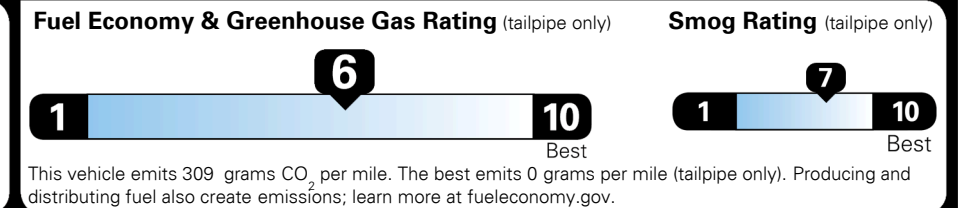

TOTAL ADDITIONAL WEIGHT: 5.8

EPA DOT Fuel Economy and Environment

Gasoline Vehicle

You save \$500
 in fuel costs over 5 years compared to the average new vehicle.

Annual fuel cost
\$1,850

Actual results will vary for many reasons, including driving conditions and how you drive and maintain your vehicle. The average new vehicle gets 28 MPG and costs \$9,750 to fuel over 5 years. Cost estimates are based on 15,000 miles per year at \$ 3.60 per gallon. MPGe is miles per gasoline gallon equivalent. Vehicle emissions are a significant cause of climate change and smog.

fueleconomy.gov

Calculate personalized estimates and compare vehicles

GOVERNMENT 5-STAR SAFETY RATINGS

Overall Vehicle Score ★ ★ ★ ★ ★
 Based on the combined rating of frontal, side and rollover.
 Should ONLY be compared to other vehicles of similar size and weight.