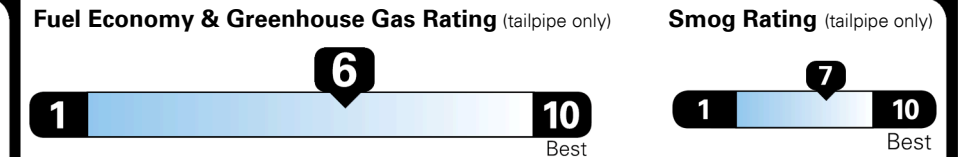

TOTAL ADDITIONAL WEIGHT: 5.8

EPA DOT Fuel Economy and Environment

Gasoline Vehicle

Fuel Economy

29 MPG
 combined city/hwy

27 MPG
 city

31 MPG
 highway

3.4 gallons per 100 miles

SMALL SUVs range from 14 to 123 MPGe. The best vehicle rates 140 MPGe.

You save \$500
 in fuel costs over 5 years compared to the average new vehicle.

Annual fuel cost \$1,850

This vehicle emits 309 grams CO₂ per mile. The best emits 0 grams per mile (tailpipe only). Producing and distributing fuel also create emissions; learn more at fueleconomy.gov.