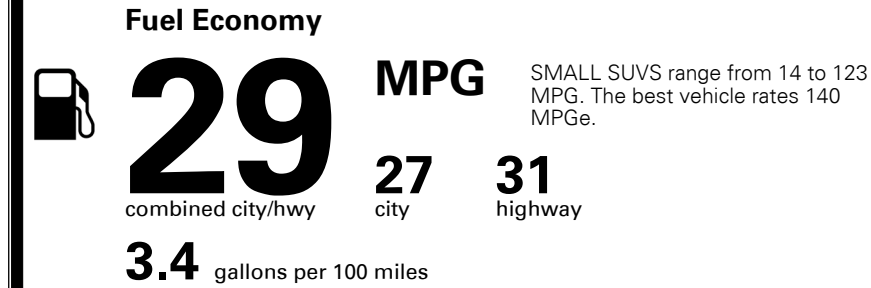

MSRP INCLUDING OPTIONS

\$ 27,160.00

INLAND FREIGHT AND HANDLING

\$ 1,375.00

TOTAL MANUFACTURER'S SUGGESTED RETAIL PRICE ▶

\$ 28,535.00

*Additional terms and conditions apply.
 **Kia Connect may be currently unavailable for Model Year 2022 and newer vehicles sold or purchased in Massachusetts; please see owners.kia.com for updates on availability.
 NOTE: When you purchase this vehicle, Kia America, Inc. collects personal information you provide to the dealership. For information on our collection and use of personal information and your rights, please see our Privacy Policy on www.kia.com.

TOTAL ADDITIONAL WEIGHT: 5.8

EPA DOT Fuel Economy and Environment

Gasoline Vehicle

You save \$500
 in fuel costs over 5 years compared to the average new vehicle.

Annual fuel cost \$1,850

Actual results will vary for many reasons, including driving conditions and how you drive and maintain your vehicle. The average new vehicle gets 28 MPG and costs \$9,750 to fuel over 5 years. Cost estimates are based on 15,000 miles per year at \$ 3.60 per gallon. MPGe is miles per gasoline gallon equivalent. Vehicle emissions are a significant cause of climate change and smog.