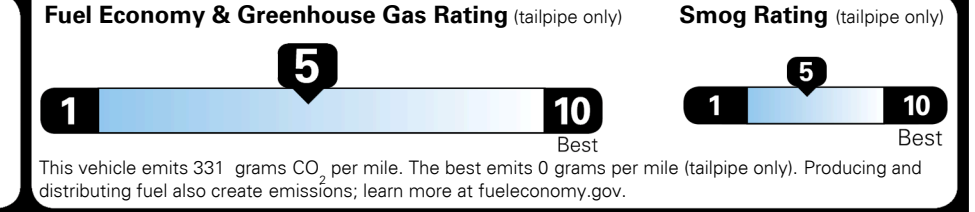

EPA DOT Fuel Economy and Environment

Gasoline Vehicle

You spend \$250 more in fuel costs over 5 years compared to the average new vehicle.

Annual fuel cost \$1,650

Actual results will vary for many reasons, including driving conditions and how you drive and maintain your vehicle. The average new vehicle gets 28 MPG and costs \$8,000 to fuel over 5 years. Cost estimates are based on 15,000 miles per year at \$ 2.95 per gallon. MPGe is miles per gasoline gallon equivalent. Vehicle emissions are a significant cause of climate change and smog.