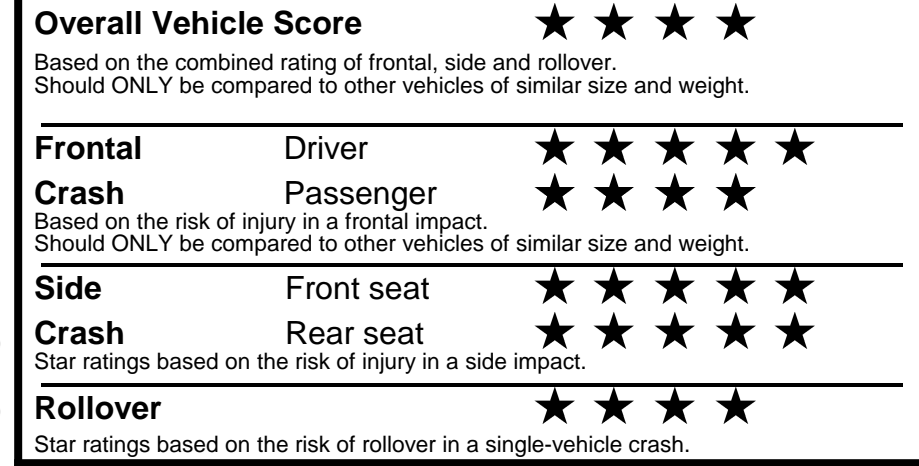

fueleconomy.gov
 Calculate personalized estimates and compare vehicles

GOVERNMENT 5-STAR SAFETY RATINGS

Star ratings range from 1 to 5 stars (★★★★★) with 5 being the highest.
 Source: National Highway Traffic Safety Administration (NHTSA).
www.safercar.gov or 1-888-327-4236