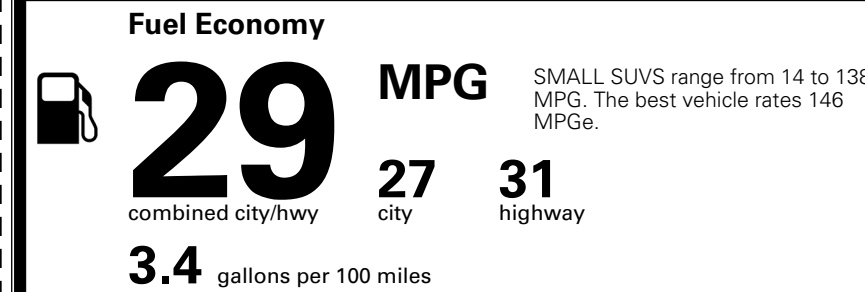

EPA DOT Fuel Economy and Environment

Gasoline Vehicle

You save \$0
 in fuel costs over 5 years compared to the average new vehicle.

Annual fuel cost \$1,700

Actual results will vary for many reasons, including driving conditions and how you drive and maintain your vehicle. The average new vehicle gets 29 MPG and costs \$8,500 to fuel over 5 years. Cost estimates are based on 15,000 miles per year at \$ 3.30 per gallon. MPGe is miles per gasoline gallon equivalent. Vehicle emissions are a significant cause of climate change and smog.