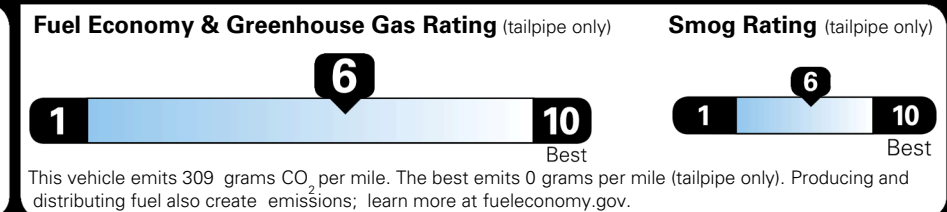

EPA DOT Fuel Economy and Environment

Gasoline Vehicle

You save \$0
 in fuel costs over 5 years compared to the average new vehicle.

Annual fuel cost \$1,700

Actual results will vary for many reasons, including driving conditions and how you drive and maintain your vehicle. The average new vehicle gets 29 MPG and costs \$8,500 to fuel over 5 years. Cost estimates are based on 15,000 miles per year at \$ 3.30 per gallon. MPGe is miles per gasoline gallon equivalent. Vehicle emissions are a significant cause of climate change and smog.