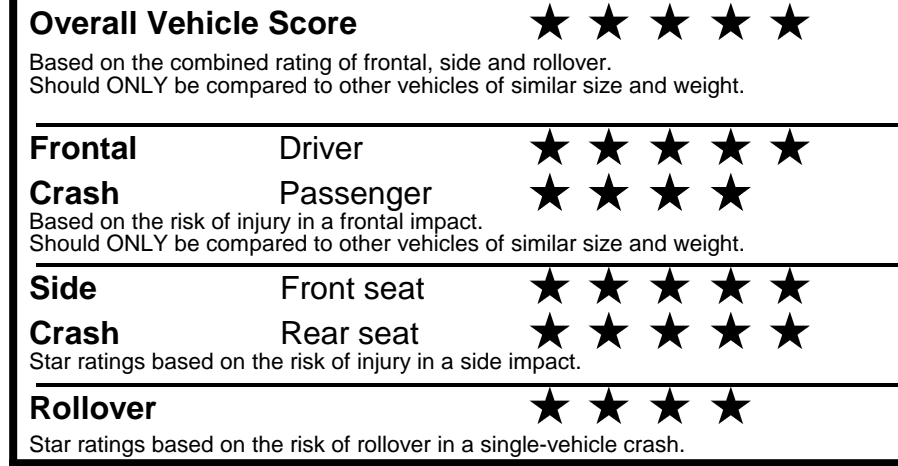

fueleconomy.gov

Calculate personalized estimates and compare vehicles

GOVERNMENT 5-STAR SAFETY RATINGS

Star ratings range from 1 to 5 stars (★★★★★) with 5 being the highest.
 Source: National Highway Traffic Safety Administration (NHTSA).
www.safercar.gov or 1-888-327-4236