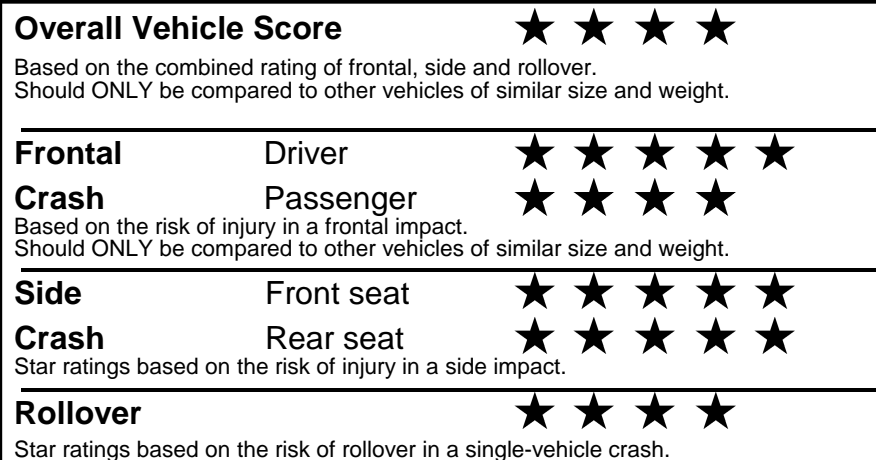

GOVERNMENT 5-STAR SAFETY RATINGS

Star ratings range from 1 to 5 stars (★★★★★) with 5 being the highest.
Source: National Highway Traffic Safety Administration (NHTSA).
www.safercar.gov or 1-888-327-4236

Manufacturer's suggested retail price includes Manufacturer's recommended pre-delivery service. License and title fees, state and local taxes and other dealer installed options and accessories are not included in the manufacturer's suggested retail price.

PARTS CONTENT INFORMATION

FOR VEHICLES IN THIS CAR LINE U.S./CANADIAN PARTS CONTENT: 0 %

MAJOR SOURCES OF FOREIGN PARTS: KOREA: 95%

NOTE: PARTS CONTENT DOES NOT INCLUDE FINAL ASSEMBLY, DISTRIBUTION, OR OTHER NON-PARTS COSTS.

FOR THIS VEHICLE FINAL ASSEMBLY POINT: GWANGJU, KOREA

COUNTRY OF ORIGIN

ENGINE: KOREA
TRANSMISSION: KOREA