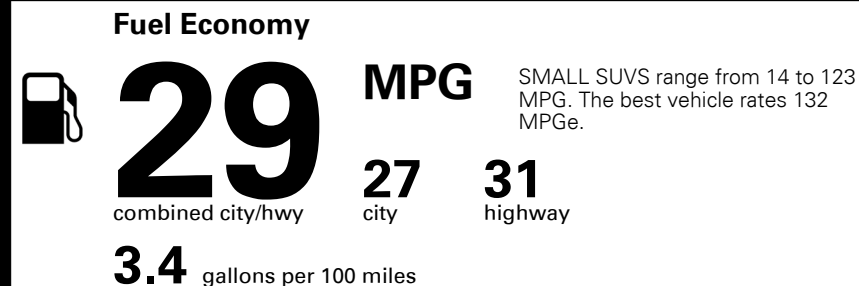

MANUFACTURER'S SUGGESTED RETAIL PRICE ▶

ADDITIONAL INSTALLED EQUIPMENT:
(In addition to or in place of standard features)

Carpeted Floor Mats	$175.00
Cargo Net, Floor Style	$55.00
Mud Guards	$125.00
Illuminated Door Sill Plates	$325.00
Wheel Locks	$65.00

MSRP INCLUDING OPTIONS $ 24,085.00

INLAND FREIGHT AND HANDLING $ 1,325.00

TOTAL MANUFACTURER'S SUGGESTED RETAIL PRICE ▶ $ 25,410.00

*Additional terms and conditions apply.
**Kia Connect may be currently unavailable for Model Year 2022 and newer vehicles sold or purchased in Massachusetts; please see owners.kia.com for updates on availability.
NOTE: When you purchase this vehicle, Kia America, Inc. collects personal information you provide to the dealership. For information on our collection and use of personal information and your rights, please see our Privacy Policy on www.kia.com.

TOTAL ADDITIONAL WEIGHT: 10.4

Most Dependable
Mass Market Brand
3 Years in a Row

EPA DOT Fuel Economy and Environment

Gasoline Vehicle

You save $250
in fuel costs over 5 years compared to the average new vehicle.

Annual fuel cost $1,550