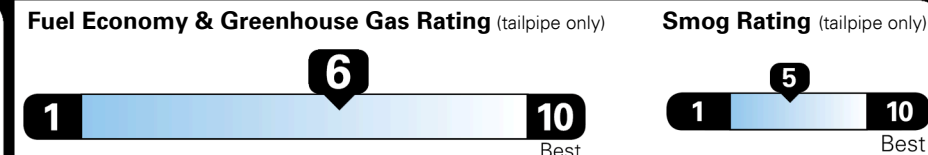

Actual results will vary for many reasons, including driving conditions and how you drive and maintain your vehicle. The average new vehicle gets 28 MPG and costs $8,000 to fuel over 5 years. Cost estimates are based on 15,000 miles per year at $ 2.95 per gallon. MPGe is miles per gasoline gallon equivalent. Vehicle emissions are a significant cause of climate change and smog.

fueleconomy.gov

Calculate personalized estimates and compare vehicles