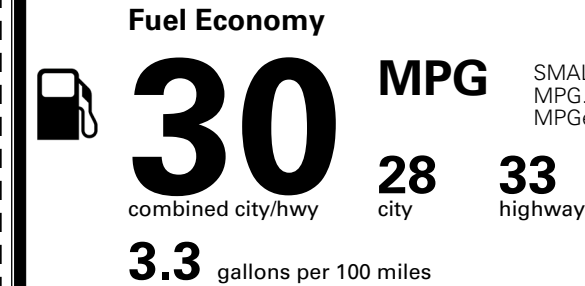

EPA DOT Fuel Economy and Environment

Gasoline Vehicle

SMALL SUVs range from 14 to 138 MPG. The best vehicle rates 146 MPGe.

You save $250
in fuel costs over 5 years compared to the average new vehicle.

Annual fuel cost
$1,550