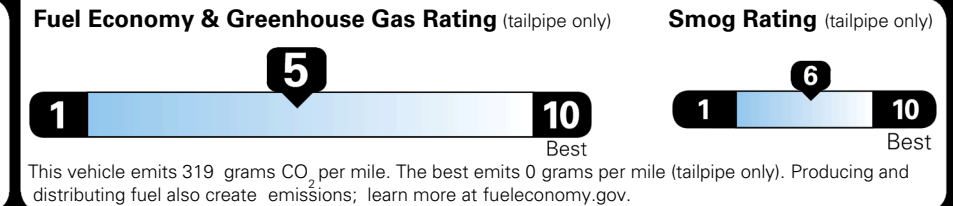

EPA DOT Fuel Economy and Environment

Gasoline Vehicle

Fuel Economy
28 MPG
combined city/hwy
3.6 gallons per 100 miles

26 MPG city
30 MPG highway

SMALL SUVs range from 14 to 138 MPG. The best vehicle rates 146 MPGe.

You spend $250 more in fuel costs over 5 years compared to the average new vehicle.

Annual fuel cost $1,650