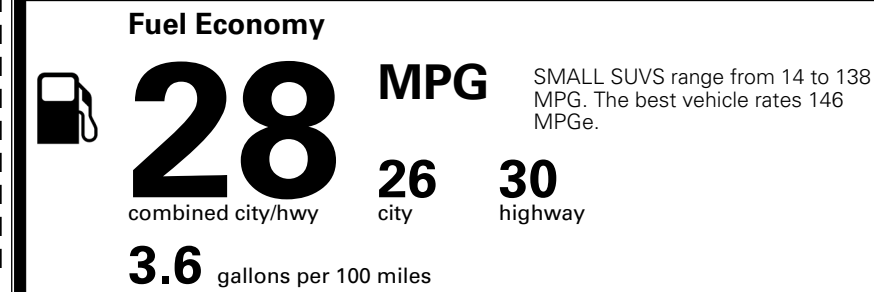

\$1,500.00

\$200.00

\$ 31,790.00

\$ 1,495.00

\$ 33,285.00

EPA DOT Fuel Economy and Environment

Gasoline Vehicle

You spend \$250 more in fuel costs over 5 years
 compared to the average new vehicle.