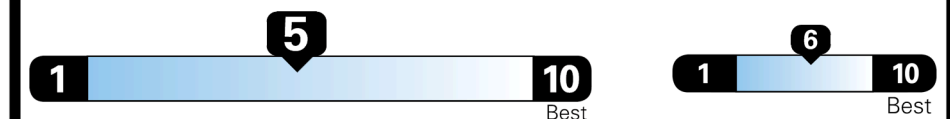

Fuel Economy & Greenhouse Gas Rating (tailpipe only) Smog Rating (tailpipe only)

This vehicle emits 319 grams CO₂ per mile. The best emits 0 grams per mile (tailpipe only). Producing and distributing fuel also create emissions; learn more at fueleconomy.gov.

Actual results will vary for many reasons, including driving conditions and how you drive and maintain your vehicle. The average new vehicle gets 29 MPG and costs $8,000 to fuel over 5 years. Cost estimates are based on 15,000 miles per year at $ 3.10 per gallon. MPGe is miles per gasoline gallon equivalent. Vehicle emissions are a significant cause of climate change and smog.

fueleconomy.gov

Calculate personalized estimates and compare vehicles