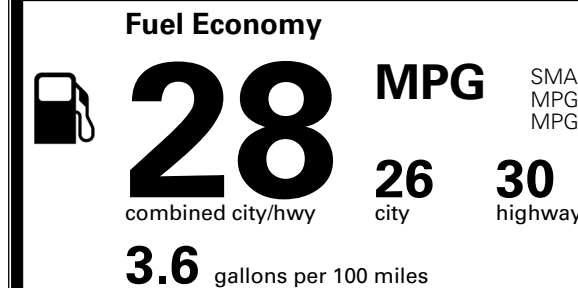

\$1,500.00

\$200.00

MSRP INCLUDING OPTIONS

\$ 31,790.00

INLAND FREIGHT AND HANDLING

\$ 1,495.00

TOTAL MANUFACTURER'S SUGGESTED RETAIL PRICE ▶

\$ 33,285.00

TOTAL ADDITIONAL WEIGHT: 13.1

EPA DOT Fuel Economy and Environment

Gasoline Vehicle

SMALL SUVs range from 14 to 138 MPG. The best vehicle rates 146 MPGe.

You spend \$250 more in fuel costs over 5 years compared to the average new vehicle.