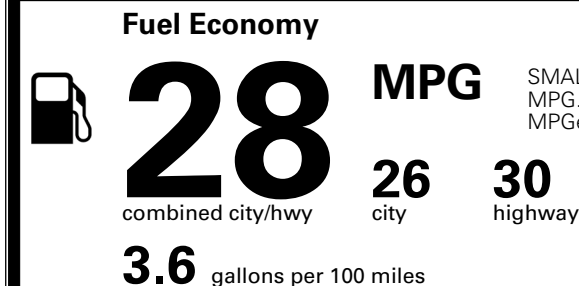

\$ 30,290.00

INLAND FREIGHT AND HANDLING

\$ 1,495.00

TOTAL MANUFACTURER'S SUGGESTED RETAIL PRICE ▶

\$ 31,785.00

TOTAL ADDITIONAL WEIGHT: 7.2

*Additional terms and conditions apply.

**Kia Connect may be currently unavailable for some Model Year 2022 and newer vehicles sold or purchased in Massachusetts; please see owners.kia.com for more information.

EPA DOT Fuel Economy and Environment

Gasoline Vehicle

SMALL SUVs range from 14 to 138 MPG. The best vehicle rates 146 MPGe.

You spend \$250 more in fuel costs over 5 years compared to the average new vehicle.