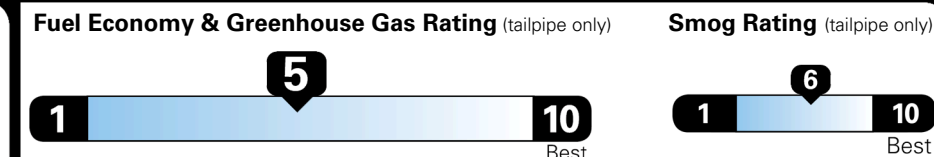

This vehicle emits 319 grams CO₂ per mile. The best emits 0 grams per mile (tailpipe only). Producing and distributing fuel also create emissions; learn more at fueleconomy.gov.

Actual results will vary for many reasons, including driving conditions and how you drive and maintain your vehicle. The average new vehicle gets 29 MPG and costs $8,000 to fuel over 5 years. Cost estimates are based on 15,000 miles per year at $ 3.10 per gallon. MPGe is miles per gasoline gallon equivalent. Vehicle emissions are a significant cause of climate change and smog.

fueleconomy.gov

Calculate personalized estimates and compare vehicles

GOVERNMENT 5-STAR SAFETY RATINGS

Overall Vehicle Score Not Rated

Based on the combined rating of frontal, side and rollover. Should ONLY be compared to other vehicles of similar size and weight.

Frontal Driver Not Rated

Crash Passenger Not Rated

Based on the risk of injury in a frontal impact. Should ONLY be compared to other vehicles of similar size and weight.

Side Front seat Not Rated

Crash Rear seat Not Rated

Star ratings based on the risk of injury in a side impact.

Rollover Not Rated

Star ratings based on the risk of rollover in a single-vehicle crash.

Star ratings range from 1 to 5 stars (★★★★★) with 5 being the highest.

Source: National Highway Traffic Safety Administration (NHTSA).

www.safercar.gov or 1-888-327-4236

Manufacturer's suggested retail price includes Manufacturer's recommended pre-delivery service. License and title fees, state and local taxes and other dealer installed options and accessories are not included in the manufacturer's suggested retail price.

PARTS CONTENT INFORMATION

FOR VEHICLES IN THIS CAR LINE U.S./CANADIAN PARTS CONTENT: 0 %

MAJOR SOURCES OF FOREIGN PARTS: KOREA: 90%

NOTE: PARTS CONTENT DOES NOT INCLUDE FINAL ASSEMBLY, DISTRIBUTION, OR OTHER NON-PARTS COSTS.

FOR THIS VEHICLE FINAL ASSEMBLY POINT: GWANGJU, KOREA

COUNTRY OF ORIGIN

ENGINE (MOTOR): KOREA

TRANSMISSION: KOREA