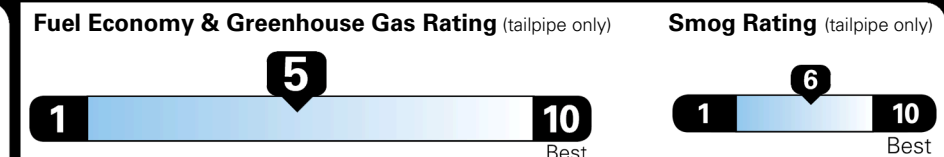

This vehicle emits 319 grams CO₂ per mile. The best emits 0 grams per mile (tailpipe only). Producing and distributing fuel also create emissions; learn more at fueleconomy.gov.

Actual results will vary for many reasons, including driving conditions and how you drive and maintain your vehicle. The average new vehicle gets 29 MPG and costs $8,000 to fuel over 5 years. Cost estimates are based on 15,000 miles per year at $ 3.10 per gallon. MPGe is miles per gasoline gallon equivalent. Vehicle emissions are a significant cause of climate change and smog.

fueleconomy.gov

Calculate personalized estimates and compare vehicles

GOVERNMENT 5-STAR SAFETY RATINGS

Overall Vehicle Score Not Rated

Based on the combined rating of frontal, side and rollover. Should ONLY be compared to other vehicles of similar size and weight.

Frontal Driver Not Rated

Crash Passenger Not Rated

Based on the risk of injury in a frontal impact. Should ONLY be compared to other vehicles of similar size and weight.

Side Front seat Not Rated

Crash Rear seat Not Rated

Star ratings based on the risk of injury in a side impact.

Rollover Not Rated

Star ratings based on the risk of rollover in a single-vehicle crash.

Star ratings range from 1 to 5 stars (★★★★★) with 5 being the highest.

Source: National Highway Traffic Safety Administration (NHTSA).

www.safercar.gov or 1-888-327-4236

Manufacturer's suggested retail price includes Manufacturer's recommended pre-delivery service. License and title fees, state and local taxes and other dealer installed options and accessories are not included in the manufacturer's suggested retail price.

PARTS CONTENT INFORMATION

FOR VEHICLES IN THIS CAR LINE U.S./CANADIAN PARTS CONTENT: 0 %

MAJOR SOURCES OF FOREIGN PARTS: KOREA: 90%

NOTE: PARTS CONTENT DOES NOT INCLUDE FINAL ASSEMBLY, DISTRIBUTION, OR OTHER NON-PARTS COSTS.

FOR THIS VEHICLE FINAL ASSEMBLY POINT: GWANGJU, KOREA

COUNTRY OF ORIGIN

ENGINE (MOTOR): KOREA

TRANSMISSION: KOREA