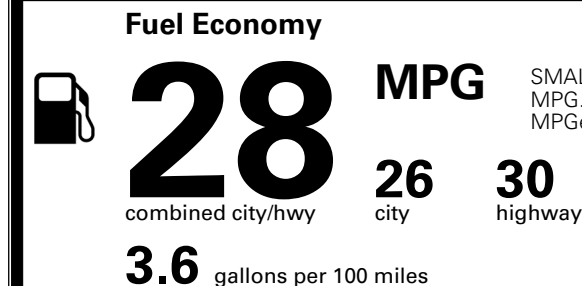

TOTAL ADDITIONAL WEIGHT: 13.1

EPA DOT Fuel Economy and Environment

Gasoline Vehicle

SMALL SUVs range from 14 to 138 MPG. The best vehicle rates 146 MPGe.

You spend \$250 more in fuel costs over 5 years compared to the average new vehicle.