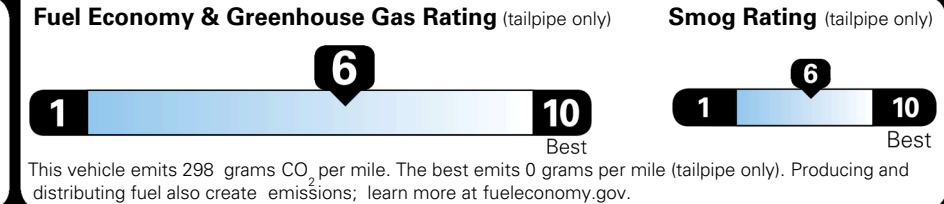

Actual results will vary for many reasons, including driving conditions and how you drive and maintain your vehicle. The average new vehicle gets 29 MPG and costs $8,000 to fuel over 5 years. Cost estimates are based on 15,000 miles per year at $ 3.10 per gallon. MPGe is miles per gasoline gallon equivalent. Vehicle emissions are a significant cause of climate change and smog.

fueleconomy.gov

Calculate personalized estimates and compare vehicles

GOVERNMENT 5-STAR SAFETY RATINGS

Overall Vehicle Score	Not Rated	
Based on the combined rating of frontal, side and rollover. Should ONLY be compared to other vehicles of similar size and weight.		
Frontal Crash	Driver	Not Rated
Based on the risk of injury in a frontal impact. Should ONLY be compared to other vehicles of similar size and weight.	Passenger	Not Rated
Side Crash	Front seat	Not Rated
Star ratings based on the risk of injury in a side impact.	Rear seat	Not Rated
Rollover	Not Rated	
Star ratings based on the risk of rollover in a single-vehicle crash.		

Star ratings range from 1 to 5 stars (★★★★★) with 5 being the highest.
Source: National Highway Traffic Safety Administration (NHTSA).
www.safercar.gov or 1-888-327-4236

Manufacturer's suggested retail price includes Manufacturer's recommended pre-delivery service. License and title fees, state and local taxes and other dealer installed options and accessories are not included in the manufacturer's suggested retail price.

PARTS CONTENT INFORMATION

FOR VEHICLES IN THIS CAR LINE U.S./CANADIAN PARTS CONTENT: 0 %

MAJOR SOURCES OF FOREIGN PARTS: KOREA: 90%

NOTE: PARTS CONTENT DOES NOT INCLUDE FINAL ASSEMBLY, DISTRIBUTION, OR OTHER NON-PARTS COSTS.

FOR THIS VEHICLE FINAL ASSEMBLY POINT: GWANGJU, KOREA

COUNTRY OF ORIGIN ENGINE (MOTOR):

TRANSMISSION: KOREA
KOREA