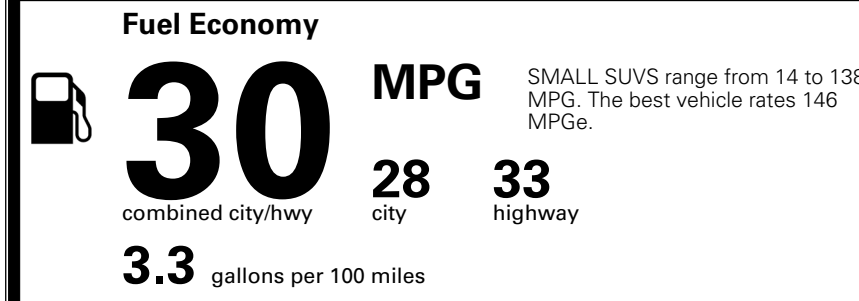

\$1,500.00

\$200.00

\$ 30,090.00

\$ 1,495.00

\$ 31,585.00

EPA DOT Fuel Economy and Environment

Gasoline Vehicle

You save \$250
 in fuel costs over 5 years compared to the average new vehicle.