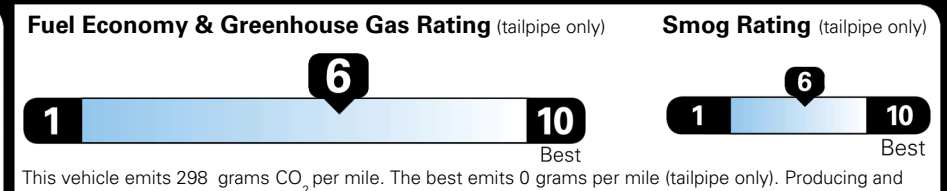

MSRP INCLUDING OPTIONS \$ 30,090.00

INLAND FREIGHT AND HANDLING \$ 1,495.00

TOTAL MANUFACTURER'S SUGGESTED RETAIL PRICE ▶ \$ 31,585.00

TOTAL ADDITIONAL WEIGHT: 7.2

*Additional terms and conditions apply.
 **Kia Connect may be currently unavailable for some Model Year 2022 and newer vehicles sold or purchased in Massachusetts; please see owners.kia.com for more information.
 NOTE: When you purchase this vehicle, Kia America, Inc. collects personal information you provide to the dealership. For information on our collection and use of personal information and your rights, please see our Privacy Policy on www.kia.com.

EPA DOT Fuel Economy and Environment

Gasoline Vehicle

You save \$250
 in fuel costs over 5 years compared to the average new vehicle.

Annual fuel cost \$1,550

Actual results will vary for many reasons, including driving conditions and how you drive and maintain your vehicle. The average new vehicle gets 29 MPG and costs \$8,000 to fuel over 5 years. Cost estimates are based on 15,000 miles per year at \$ 3.10 per gallon. MPGe is miles per gasoline gallon equivalent. Vehicle emissions are a significant cause of climate change and smog.