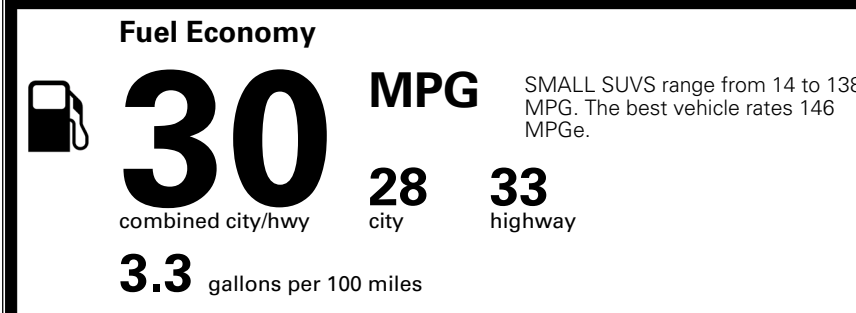

MANUFACTURER'S SUGGESTED RETAIL PRICE ▶ $ 28,390.00

COMPARE EX FWD FEATURES

Added to/in place of standard S FWD features

- Smart Power Liftgate
- LED Rear Combination Lights
- Compact Spare Tire
- Dual-Zone Auto Climate Control w/ 5" Display
- SynTex Seating Material
- Heated Front Seats
- Rear Air Vents
- Rear Center Armrest w/ Cupholders
- Dual Illuminated Vanity Mirrors

ADDITIONAL INSTALLED EQUIPMENT:

(In addition to or in place of standard features)

- EX FWD Panoramic Sunroof Package $1,500.00
- Panoramic Sunroof w/ Power Sunshade
- Heated Steering Wheel
- Roof Rails
- Carpeted Floor Mats $200.00

MSRP INCLUDING OPTIONS $ 30,090.00

INLAND FREIGHT AND HANDLING $ 1,495.00

TOTAL MANUFACTURER'S SUGGESTED RETAIL PRICE ▶ $ 31,585.00

TOTAL ADDITIONAL WEIGHT: 7.2

*Additional terms and conditions apply.
**Kia Connect may be currently unavailable for some Model Year 2022 and newer vehicles sold or purchased in Massachusetts; please see owners.kia.com for more information.
NOTE: When you purchase this vehicle, Kia America, Inc. collects personal information you provide to the dealership. For information on our collection and use of personal information and your rights, please see our Privacy Policy on www.kia.com.

EPA DOT Fuel Economy and Environment

Gasoline Vehicle

You save $250
in fuel costs over 5 years compared to the average new vehicle.

Annual fuel cost $1,550