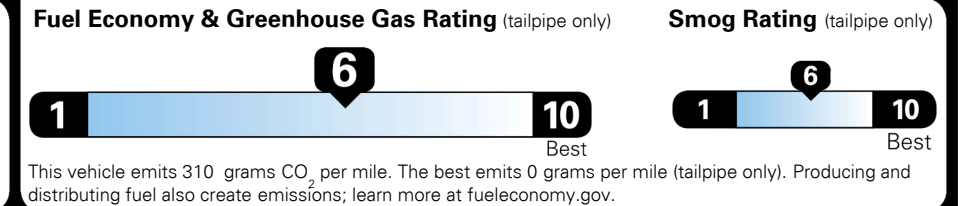

\$495.00
 \$2,200.00
 \$100.00

MSRP INCLUDING OPTIONS

\$ 31,185.00

INLAND FREIGHT AND HANDLING

\$ 1,175.00

TOTAL MANUFACTURER'S SUGGESTED RETAIL PRICE ▶

\$ 32,360.00

TOTAL ADDITIONAL WEIGHT: 14.0

EPA DOT Fuel Economy and Environment

Gasoline Vehicle

You save \$0
 in fuel costs over 5 years compared to the average new vehicle.

Annual fuel cost \$1,700

Actual results will vary for many reasons, including driving conditions and how you drive and maintain your vehicle. The average new vehicle gets 29 MPG and costs \$8,500 to fuel over 5 years. Cost estimates are based on 15,000 miles per year at \$ 3.30 per gallon. MPGe is miles per gasoline gallon equivalent. Vehicle emissions are a significant cause of climate change and smog.