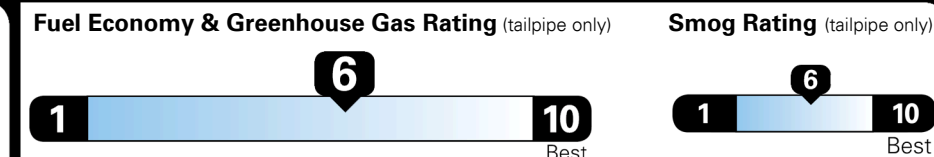

EPA DOT Fuel Economy and Environment

Gasoline Vehicle

LARGE CARS range from 14 to 146 MPG. The best vehicle rates 146 MPGe.

You save \$0
 in fuel costs over 5 years compared to the average new vehicle.

Annual fuel cost \$1,700