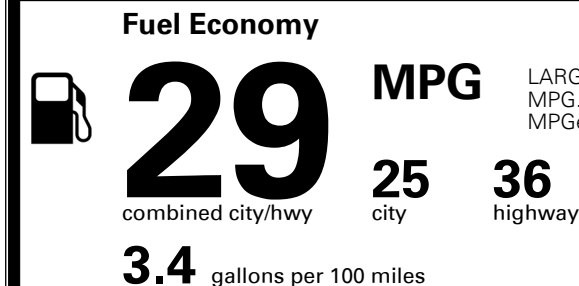

EPA DOT Fuel Economy and Environment

Gasoline Vehicle

LARGE CARS range from 14 to 146 MPG. The best vehicle rates 146 MPGe.

You save \$0
 in fuel costs over 5 years compared to the average new vehicle.

Annual fuel cost \$1,700