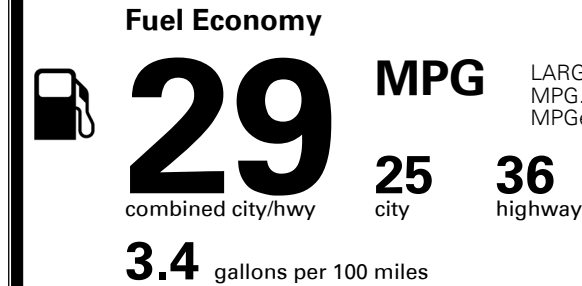

### TOTAL MANUFACTURER'S SUGGESTED RETAIL PRICE ▶

\$ 32,360.00

TOTAL ADDITIONAL WEIGHT: 14.0

\*Additional terms and conditions apply.

\*\*Kia Connect may be currently unavailable for some Model Year 2022 and newer vehicles sold or purchased in Massachusetts; please see owners.kia.com for more information.

## EPA DOT Fuel Economy and Environment

Gasoline Vehicle

LARGE CARS range from 14 to 146 MPG. The best vehicle rates 146 MPGe.

**You save \$0**  
 in fuel costs over 5 years compared to the average new vehicle.