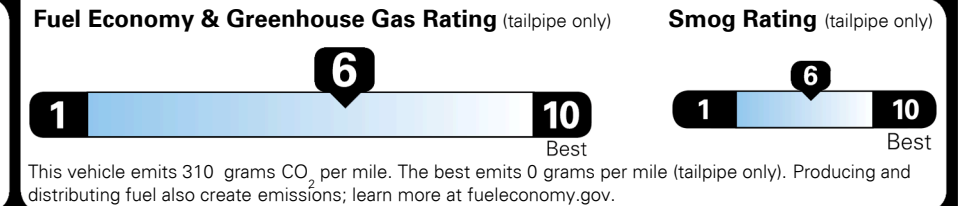

Actual results will vary for many reasons, including driving conditions and how you drive and maintain your vehicle. The average new vehicle gets 29 MPG and costs $8,500 to fuel over 5 years. Cost estimates are based on 15,000 miles per year at $ 3.30 per gallon. MPGe is miles per gasoline gallon equivalent. Vehicle emissions are a significant cause of climate change and smog.

fueleconomy.gov

Calculate personalized estimates and compare vehicles

GOVERNMENT 5-STAR SAFETY RATINGS

Overall Vehicle Score Not Rated

Based on the combined rating of frontal, side and rollover. Should ONLY be compared to other vehicles of similar size and weight.

Frontal	Driver	Not Rated
Crash	Passenger	Not Rated

Based on the risk of injury in a frontal impact. Should ONLY be compared to other vehicles of similar size and weight.

Side	Front seat	Not Rated
Crash	Rear seat	Not Rated

Star ratings based on the risk of injury in a side impact.

Rollover Not Rated

Star ratings based on the risk of rollover in a single-vehicle crash.

Star ratings range from 1 to 5 stars (★★★★★) with 5 being the highest.

Source: National Highway Traffic Safety Administration (NHTSA).

www.safercar.gov or 1-888-327-4236

Manufacturer's suggested retail price includes Manufacturer's recommended pre-delivery service. License and title fees, state and local taxes and other dealer installed options and accessories are not included in the manufacturer's suggested retail price.

PARTS CONTENT INFORMATION

FOR VEHICLES IN THIS CAR LINE U.S./CANADIAN PARTS CONTENT: 0 %

MAJOR SOURCES OF FOREIGN PARTS: KOREA: 90%

NOTE: PARTS CONTENT DOES NOT INCLUDE FINAL ASSEMBLY, DISTRIBUTION, OR OTHER NON-PARTS COSTS.

FOR THIS VEHICLE FINAL ASSEMBLY POINT: HWASUNG, KOREA

COUNTRY OF ORIGIN

ENGINE (MOTOR): KOREA

TRANSMISSION: KOREA