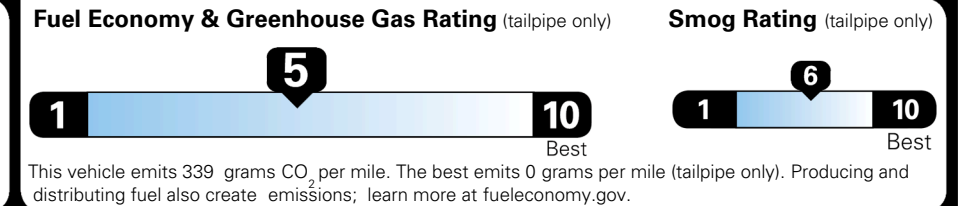

Actual results will vary for many reasons, including driving conditions and how you drive and maintain your vehicle. The average new vehicle gets 29 MPG and costs $8,500 to fuel over 5 years. Cost estimates are based on 15,000 miles per year at $ 3.30 per gallon. MPGe is miles per gasoline gallon equivalent. Vehicle emissions are a significant cause of climate change and smog.

fueleconomy.gov

Calculate personalized estimates and compare vehicles

GOVERNMENT 5-STAR SAFETY RATINGS

Overall Vehicle Score ★ ★ ★ ★ ★

Based on the combined rating of frontal, side and rollover.
Should ONLY be compared to other vehicles of similar size and weight.

Frontal Driver ★ ★ ★ ★

Crash Passenger ★ ★ ★ ★

Based on the risk of injury in a frontal impact.
Should ONLY be compared to other vehicles of similar size and weight.

Side Front seat ★ ★ ★ ★ ★

Crash Rear seat ★ ★ ★ ★ ★

Star ratings based on the risk of injury in a side impact.

Rollover ★ ★ ★ ★

Star ratings based on the risk of rollover in a single-vehicle crash.

Star ratings range from 1 to 5 stars (★★★★★) with 5 being the highest.

Source: National Highway Traffic Safety Administration (NHTSA).

www.safercar.gov or 1-888-327-4236

Manufacturer's suggested retail price includes Manufacturer's recommended pre-delivery service. License and title fees, state and local taxes and other dealer installed options and accessories are not included in the manufacturer's suggested retail price.

PARTS CONTENT INFORMATION

FOR VEHICLES IN THIS CAR LINE U.S./CANADIAN PARTS CONTENT: 55 %

MAJOR SOURCES OF FOREIGN PARTS: KOREA: 30%

NOTE: PARTS CONTENT DOES NOT INCLUDE FINAL ASSEMBLY, DISTRIBUTION, OR OTHER NON-PARTS COSTS.

FOR THIS VEHICLE FINAL ASSEMBLY POINT: WEST POINT, GA, USA

COUNTRY OF ORIGIN

ENGINE (MOTOR): USA

TRANSMISSION: USA