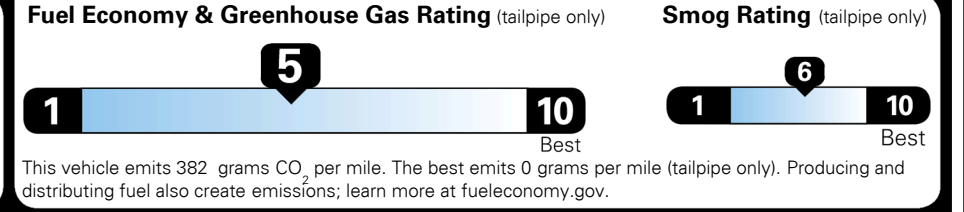

EPA DOT Fuel Economy and Environment

Gasoline Vehicle

You spend \$2,000 more in fuel costs over 5 years compared to the average new vehicle.

Annual fuel cost \$2,300

Actual results will vary for many reasons, including driving conditions and how you drive and maintain your vehicle. The average new vehicle gets 28 MPG and costs \$9,500 to fuel over 5 years. Cost estimates are based on 15,000 miles per year at \$ 3.50 per gallon. MPGe is miles per gasoline gallon equivalent. Vehicle emissions are a significant cause of climate change and smog.