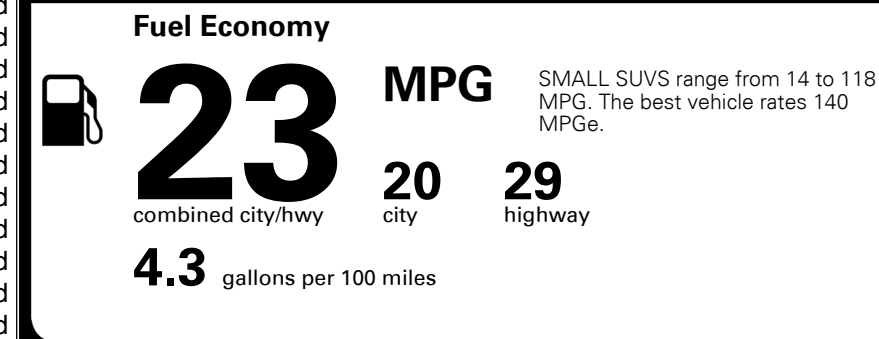

EPA DOT Fuel Economy and Environment

Gasoline Vehicle

You spend $2,000 more in fuel costs over 5 years compared to the average new vehicle.

Annual fuel cost $2,300