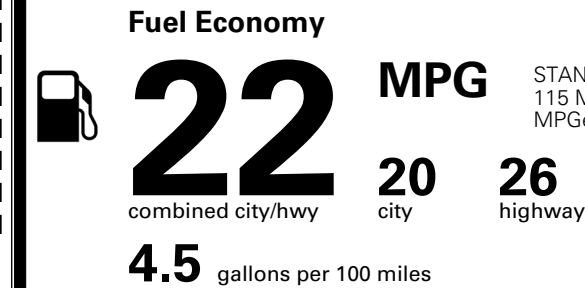

EPA DOT Fuel Economy and Environment

Gasoline Vehicle