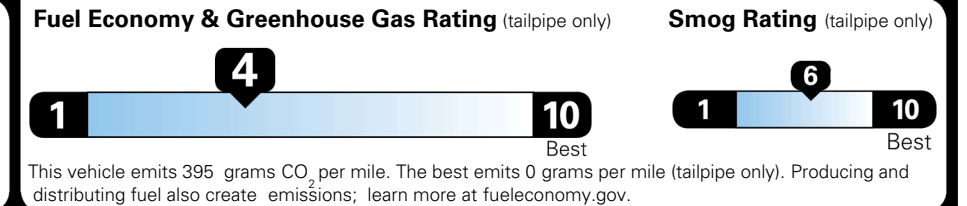

EPA DOT Fuel Economy and Environment

Gasoline Vehicle

You spend
\$2,500
 more in fuel costs
 over 5 years
 compared to the
 average new vehicle.

Annual fuel cost
\$2,100

Actual results will vary for many reasons, including driving conditions and how you drive and maintain your vehicle. The average new vehicle gets 29 MPG and costs \$8,000 to fuel over 5 years. Cost estimates are based on 15,000 miles per year at \$ 3.10 per gallon. MPGe is miles per gasoline gallon equivalent. Vehicle emissions are a significant cause of climate change and smog.