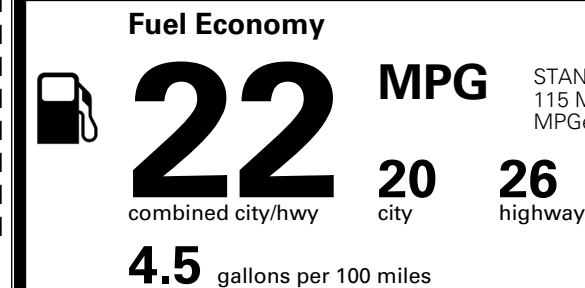

EPA DOT Fuel Economy and Environment

Gasoline Vehicle