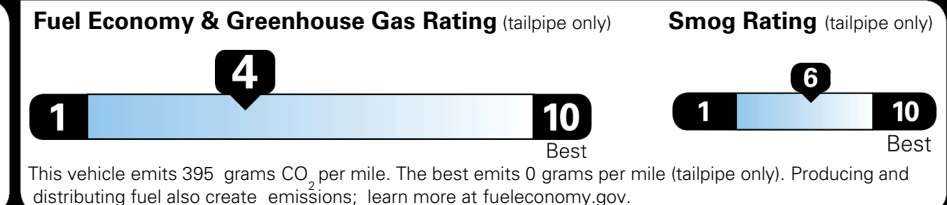

EPA DOT Fuel Economy and Environment

Gasoline Vehicle

You spend
\$2,750
 more in fuel costs
 over 5 years
 compared to the
 average new vehicle.

Annual fuel cost
\$2,250

Actual results will vary for many reasons, including driving conditions and how you drive and maintain your vehicle. The average new vehicle gets 29 MPG and costs \$8,500 to fuel over 5 years. Cost estimates are based on 15,000 miles per year at \$ 3.30 per gallon. MPGe is miles per gasoline gallon equivalent. Vehicle emissions are a significant cause of climate change and smog.