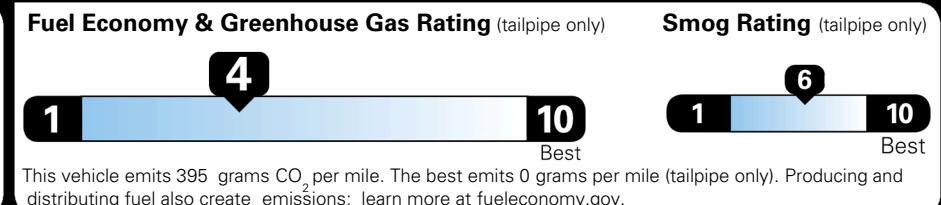

EPA DOT Fuel Economy and Environment

Gasoline Vehicle

You spend
\$2,500
 more in fuel costs
 over 5 years
 compared to the
 average new vehicle.

Annual fuel cost
\$2,100

Actual results will vary for many reasons, including driving conditions and how you drive and maintain your vehicle. The average new vehicle gets 29 MPG and costs \$8,000 to fuel over 5 years. Cost estimates are based on 15,000 miles per year at \$ 3.10 per gallon. MPGe is miles per gasoline gallon equivalent. Vehicle emissions are a significant cause of climate change and smog.