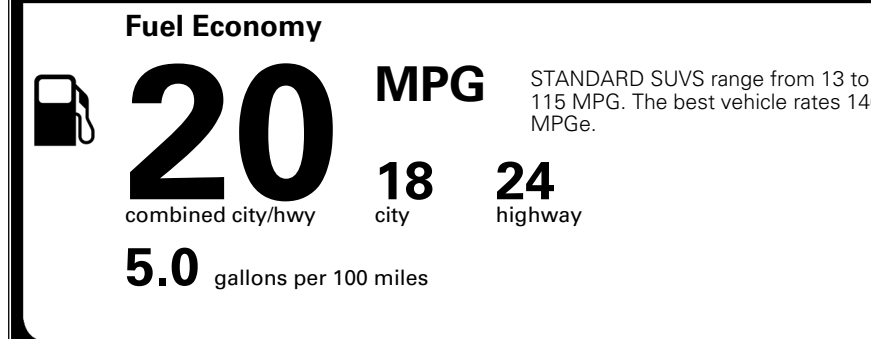

\$ 49,735.00

EPA DOT Fuel Economy and Environment

Gasoline Vehicle

You spend
\$3,500
 more in fuel costs
 over 5 years
 compared to the
 average new vehicle.

Annual fuel cost
\$2,300

Actual results will vary for many reasons, including driving conditions and how you drive and maintain your vehicle. The average new vehicle gets 29 MPG and costs \$8,000 to fuel over 5 years. Cost estimates are based on 15,000 miles per year at \$ 3.10 per gallon. MPGe is miles per gasoline gallon equivalent. Vehicle emissions are a significant cause of climate change and smog.