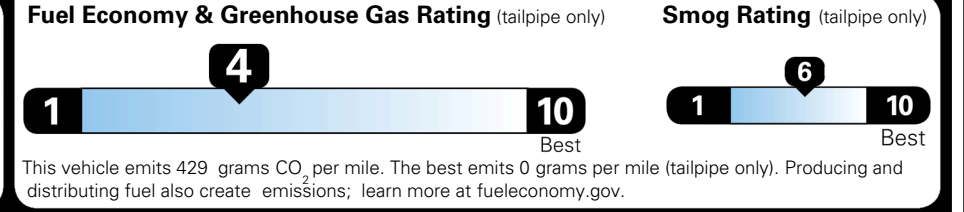

\$ 49,735.00

EPA DOT Fuel Economy and Environment

Gasoline Vehicle

You spend
\$3,500
 more in fuel costs
 over 5 years
 compared to the
 average new vehicle.

Annual fuel cost
\$2,300

Actual results will vary for many reasons, including driving conditions and how you drive and maintain your vehicle. The average new vehicle gets 29 MPG and costs \$8,000 to fuel over 5 years. Cost estimates are based on 15,000 miles per year at \$ 3.10 per gallon. MPGe is miles per gasoline gallon equivalent. Vehicle emissions are a significant cause of climate change and smog.