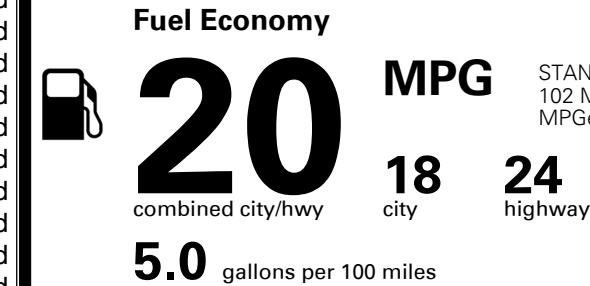

\$ 44,785.00

INLAND FREIGHT AND HANDLING

\$ 1,365.00

TOTAL MANUFACTURER'S SUGGESTED RETAIL PRICE ▶

\$ 46,150.00

*Additional terms and conditions apply.

**Kia Connect may be currently unavailable for Model Year 2022 and newer vehicles sold or purchased in Massachusetts; please see owners.kia.com for updates on availability.

TOTAL ADDITIONAL WEIGHT: 26.7

EPA DOT Fuel Economy and Environment

Gasoline Vehicle

STANDARD SUVs range from 13 to 102 MPG. The best vehicle rates 140 MPGe.

You spend \$3,750 more in fuel costs over 5 years compared to the average new vehicle.

Annual fuel cost \$2,700

Fuel Economy & Greenhouse Gas Rating (tailpipe only)

Smog Rating (tailpipe only)

This vehicle emits 442 grams CO₂ per mile. The best emits 0 grams per mile (tailpipe only). Producing and distributing fuel also create emissions; learn more at fueleconomy.gov.