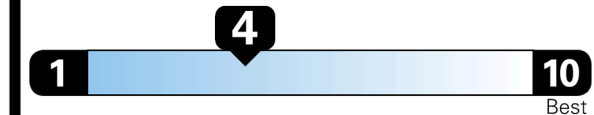

2024 TELLURIDE EX V6 AWD

MODEL/OPT.CODE: J4442 / 010
EXTERIOR COLOR: EBONY BLACK
INTERIOR COLOR: BLACK
VEHICLE ID NUMBER: 5XYP3DGC2RG410044
PORT OF ENTRY: WEST POINT

Sold To: NY120 Destination Kia
Ship To: NY120
760 CENTRAL AVENUE
ALBANY NY 12206

STANDARD FEATURES

STANDARD LX AWD FEATURES

MECHANICAL
3.8L Gas Direct Injection V6 Engine
8-Speed Automatic Transmission
Active On-Demand All Wheel Drive

ADVANCED DRIVER-ASSISTANCE SYSTEMS

Forward Collision Avoidance (Cyclist, Junction Turning)
Blind-Spot Collision Warning
Rear Cross-Traffic Collision-Avoidance Assist
Lane Keeping Assist & Lane Following Assist
Safe Exit Assist & Highway Driving Assist
Parking Distance Warning - Reverse
Smart Cruise Control w/Stop & Go

SAFETY

Dual Front, Driver's Knee, Full-Length Side Curtain Airbags
1st & 2nd Row Outboard Seat-Mounted Side Airbags
Electronic Stability Control
Downhill Brake Control & Hill-Start Assist Control
Tire Pressure Monitoring System
2nd & 3rd Row Seat Belt Reminder

INTERIOR, COMFORT & CONVENIENCE

Navigation System w/ 12.3" Touchscreen & MapCare
Android Auto and Apple CarPlay
Kia Connect w/Free 12-Mo. Trial.* Where Available**
SIRIUSXM® w/Free 3-Mo. Subscription*
Rear View Camera with Dynamic Guidelines
Smart Key w/ Push Button & Remote Start
Front/Rear Automatic Climate Control
SynTex Seating Material
One-Touch Slide & Fold 2nd Row Seats
60/40 Split-Folding 3rd Row Seats
Leather-Wrapped Steering Wheel w/ Remote Controls
Rear Occupant Alert w/Ultrasonic Sensors

EXTERIOR

18" Alloy Wheels
LED Projection Headlights
Rear Privacy Glass
Heated Outside Mirrors w/ Turn Signal Indicators
Compact Spare Tire

WARRANTY