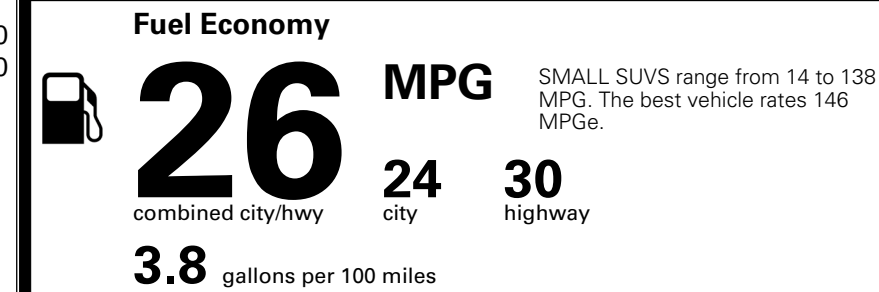

MSRP INCLUDING OPTIONS \$ 33,400.00

INLAND FREIGHT AND HANDLING \$ 1,495.00

TOTAL MANUFACTURER'S SUGGESTED RETAIL PRICE ▶ \$ 34,895.00

TOTAL ADDITIONAL WEIGHT: 10.4

*Additional terms and conditions apply.
 **Kia Connect may be currently unavailable for some Model Year 2022 and newer vehicles sold or purchased in Massachusetts; please see owners.kia.com for more information.
 NOTE: When you purchase this vehicle, Kia America, Inc. collects personal information you provide to the dealership. For information on our collection and use of personal information and your rights, please see our Privacy Policy on www.kia.com.

EPA DOT Fuel Economy and Environment

Gasoline Vehicle

You spend \$1,000 more in fuel costs over 5 years compared to the average new vehicle.

Annual fuel cost \$1,900

Actual results will vary for many reasons, including driving conditions and how you drive and maintain your vehicle. The average new vehicle gets 29 MPG and costs \$8,500 to fuel over 5 years. Cost estimates are based on 15,000 miles per year at \$ 3.30 per gallon. MPGe is miles per gasoline gallon equivalent. Vehicle emissions are a significant cause of climate change and smog.