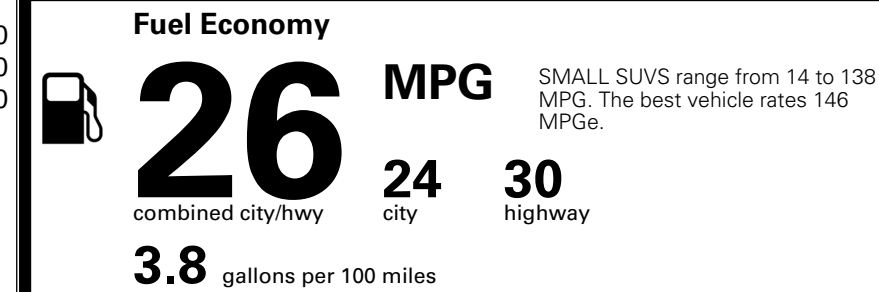

MSRP INCLUDING OPTIONS \$ 33,925.00

INLAND FREIGHT AND HANDLING \$ 1,495.00

TOTAL MANUFACTURER'S SUGGESTED RETAIL PRICE ▶ \$ 35,420.00

TOTAL ADDITIONAL WEIGHT: 11.1

*Additional terms and conditions apply.
 **Kia Connect may be currently unavailable for some Model Year 2022 and newer vehicles sold or purchased in Massachusetts; please see owners.kia.com for more information.
 NOTE: When you purchase this vehicle, Kia America, Inc. collects personal information you provide to the dealership. For information on our collection and use of personal information and your rights, please see our Privacy Policy on www.kia.com.

EPA DOT Fuel Economy and Environment

Gasoline Vehicle

You spend \$1,000 more in fuel costs over 5 years compared to the average new vehicle.

Annual fuel cost \$1,900

Actual results will vary for many reasons, including driving conditions and how you drive and maintain your vehicle. The average new vehicle gets 29 MPG and costs \$8,500 to fuel over 5 years. Cost estimates are based on 15,000 miles per year at \$ 3.30 per gallon. MPGe is miles per gasoline gallon equivalent. Vehicle emissions are a significant cause of climate change and smog.