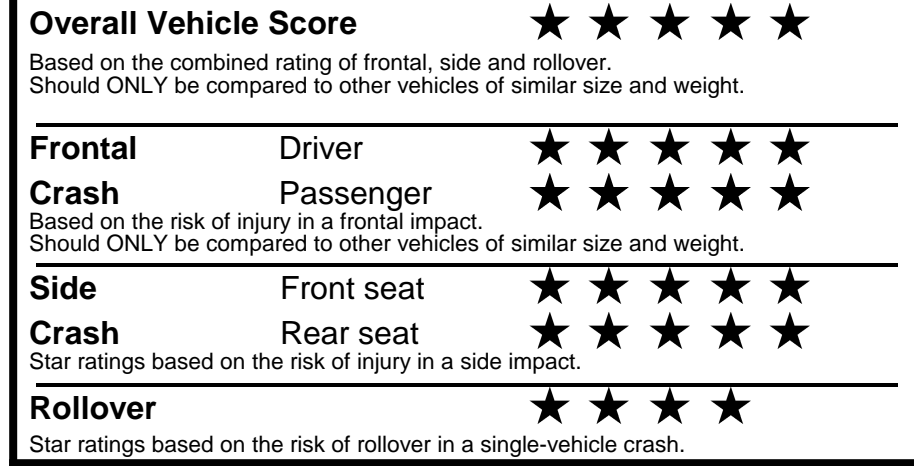

GOVERNMENT 5-STAR SAFETY RATINGS

PARTS CONTENT INFORMATION

FOR VEHICLES IN THIS CAR LINE U.S./CANADIAN PARTS CONTENT: 55 %

MAJOR SOURCES OF FOREIGN PARTS: KOREA: 30%

NOTE: PARTS CONTENT DOES NOT INCLUDE FINAL ASSEMBLY, DISTRIBUTION, OR OTHER NON-PARTS COSTS.

FOR THIS VEHICLE FINAL ASSEMBLY POINT: WEST POINT, GA, USA

COUNTRY OF ORIGIN ENGINE (MOTOR): USA

TRANSMISSION: USA

*Additional terms and conditions apply.
**Kia Connect may be currently unavailable for some Model Year 2022 and newer vehicles sold or purchased in Massachusetts; please see owners.kia.com for more information.
NOTE: When you purchase this vehicle, Kia America, Inc. collects personal information you provide to the dealership. For information on our collection and use of personal information and your rights, please see our Privacy Policy on www.kia.com.

TOTAL ADDITIONAL WEIGHT: 11.1

Star ratings range from 1 to 5 stars (★★★★★) with 5 being the highest.
Source: National Highway Traffic Safety Administration (NHTSA).
www.safercar.gov or 1-888-327-4236

Manufacturer's suggested retail price includes Manufacturer's recommended pre-delivery service. License and title fees, state and local taxes and other dealer installed options and accessories are not included in the manufacturer's suggested retail price.