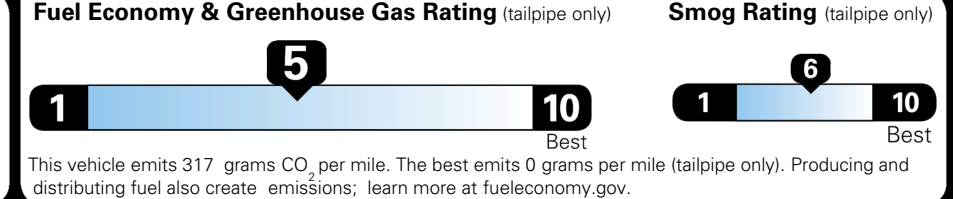

TOTAL ADDITIONAL WEIGHT: 6.6

EPA DOT Fuel Economy and Environment

Gasoline Vehicle

You spend \$250 more in fuel costs over 5 years compared to the average new vehicle.

Annual fuel cost \$1,750

Actual results will vary for many reasons, including driving conditions and how you drive and maintain your vehicle. The average new vehicle gets 29 MPG and costs \$8,500 to fuel over 5 years. Cost estimates are based on 15,000 miles per year at \$ 3.30 per gallon. MPGe is miles per gasoline gallon equivalent. Vehicle emissions are a significant cause of climate change and smog.