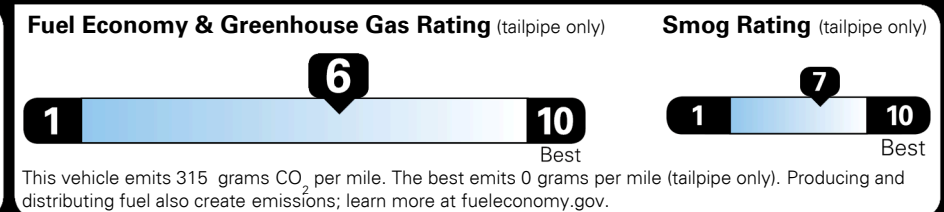

EPA DOT Fuel Economy and Environment

Gasoline Vehicle

You save \$0 in fuel costs over 5 years compared to the average new vehicle.

Actual results will vary for many reasons, including driving conditions and how you drive and maintain your vehicle. The average new vehicle gets 28 MPG and costs \$9,750 to fuel over 5 years. Cost estimates are based on 15,000 miles per year at \$ 3.60 per gallon. MPGe is miles per gasoline gallon equivalent. Vehicle emissions are a significant cause of climate change and smog.
fueleconomy.gov
Calculate personalized estimates and compare vehicles