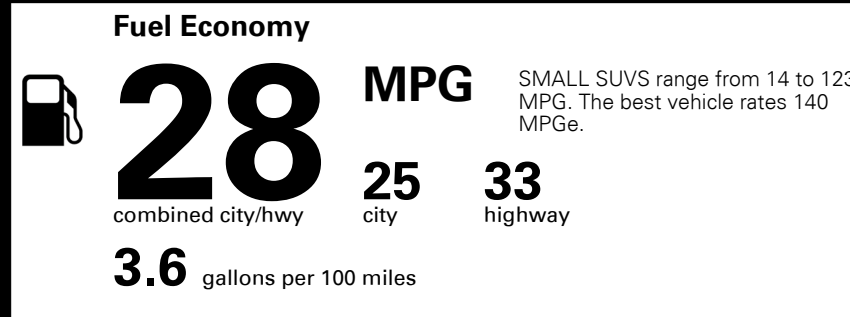

EPA DOT Fuel Economy and Environment

Gasoline Vehicle

You save \$0 in fuel costs over 5 years compared to the average new vehicle.

Actual results will vary for many reasons, including driving conditions and how you drive and maintain your vehicle. The average new vehicle gets 28 MPG and costs \$9,750 to fuel over 5 years. Cost estimates are based on 15,000 miles per year at \$ 3.60 per gallon. MPGe is miles per gasoline gallon equivalent. Vehicle emissions are a significant cause of climate change and smog.
fueleconomy.gov
Calculate personalized estimates and compare vehicles