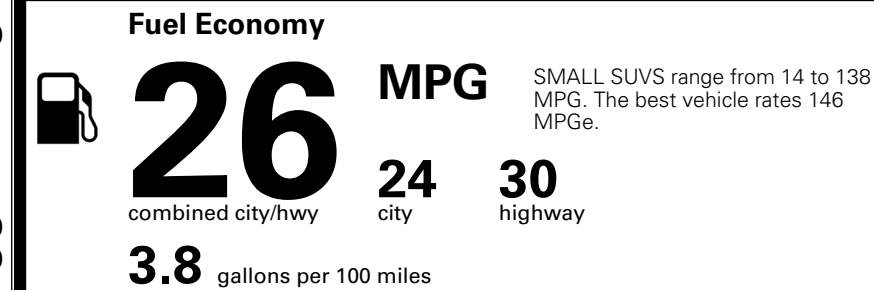

MANUFACTURER'S SUGGESTED RETAIL PRICE ▶

ADDITIONAL INSTALLED EQUIPMENT:
(In addition to or in place of standard features)
LX AWD Convenience Package $800.00
- Outside Mirror LED Turn Signal Indicators
- Power Driver's Seat w/ Power Lumbar
- Blind-Spot Collision Warning
- Rear Cross-Traffic Collision-Avoidance Assist
- Safe Exit Warning
Carpeted Floor Mats $200.00
Carpet Cargo Mat w/Seatback Protection $140.00

MSRP INCLUDING OPTIONS $ 31,730.00

INLAND FREIGHT AND HANDLING $ 1,495.00

TOTAL MANUFACTURER'S SUGGESTED RETAIL PRICE ▶ $ 33,225.00

TOTAL ADDITIONAL WEIGHT: 11.1

*Additional terms and conditions apply.
**Kia Connect may be currently unavailable for some Model Year 2022 and newer vehicles sold or purchased in Massachusetts; please see owners.kia.com for more information.
NOTE: When you purchase this vehicle, Kia America, Inc. collects personal information you provide to the dealership. For information on our collection and use of personal information and your rights, please see our Privacy Policy on www.kia.com.

EPA DOT Fuel Economy and Environment