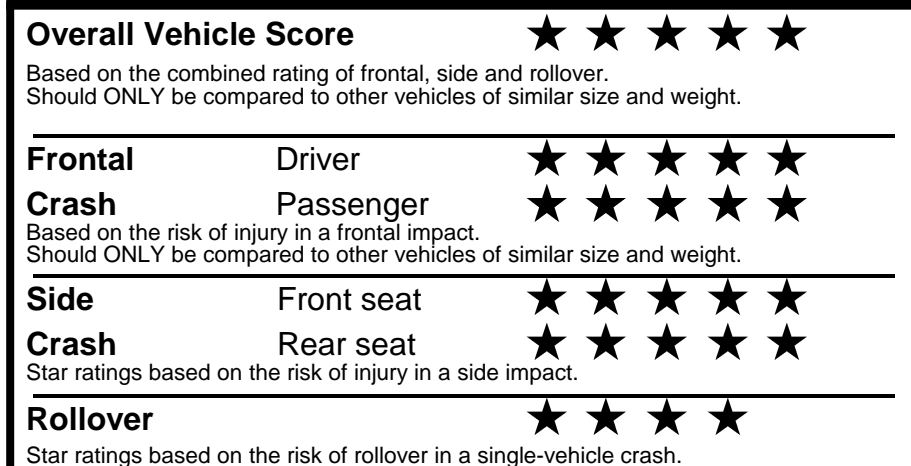

fueleconomy.gov
 Calculate personalized estimates and compare vehicles

GOVERNMENT 5-STAR SAFETY RATINGS

PARTS CONTENT INFORMATION

FOR VEHICLES IN THIS CAR LINE U.S./CANADIAN PARTS CONTENT: 55 %

MAJOR SOURCES OF FOREIGN PARTS: KOREA: 30%