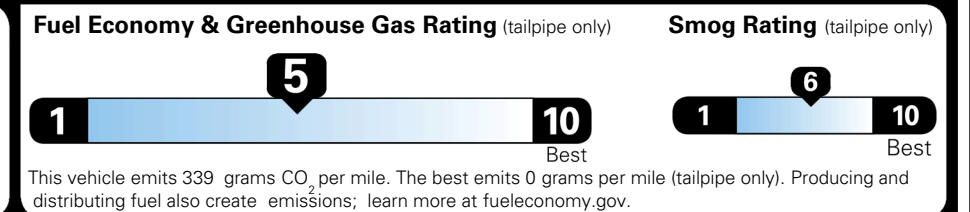

Actual results will vary for many reasons, including driving conditions and how you drive and maintain your vehicle. The average new vehicle gets 29 MPG and costs $8,500 to fuel over 5 years. Cost estimates are based on 15,000 miles per year at $ 3.30 per gallon. MPGe is miles per gasoline gallon equivalent. Vehicle emissions are a significant cause of climate change and smog.

fueleconomy.gov
Calculate personalized estimates and compare vehicles