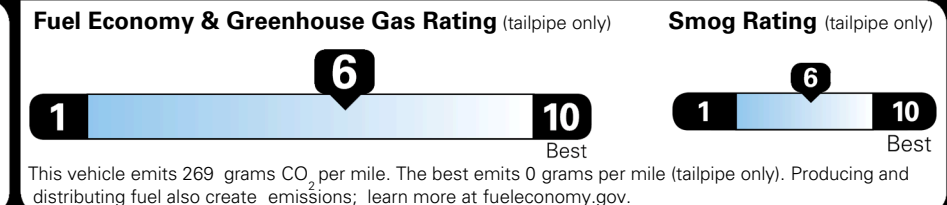

TOTAL ADDITIONAL WEIGHT:

EPA DOT Fuel Economy and Environment

Gasoline Vehicle

You save \$1,000
 in fuel costs over 5 years compared to the average new vehicle.

Annual fuel cost \$1,500

Actual results will vary for many reasons, including driving conditions and how you drive and maintain your vehicle. The average new vehicle gets 29 MPG and costs \$8,500 to fuel over 5 years. Cost estimates are based on 15,000 miles per year at \$ 3.30 per gallon. MPGe is miles per gasoline gallon equivalent. Vehicle emissions are a significant cause of climate change and smog.