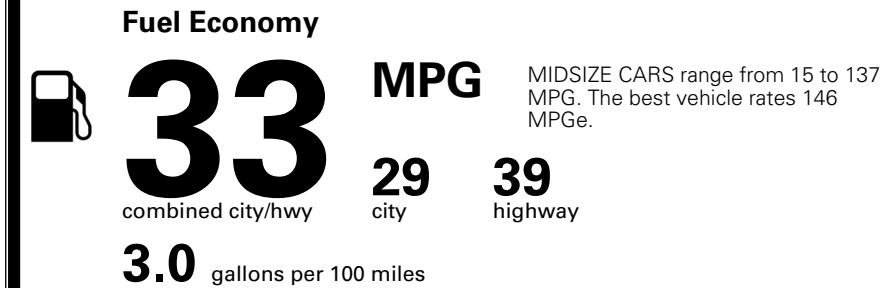

\$ 23,785.00

INLAND FREIGHT AND HANDLING

\$ 1,245.00

TOTAL MANUFACTURER'S SUGGESTED RETAIL PRICE ▶

\$ 25,030.00

*Additional terms and conditions apply.
 **Kia Connect may be currently unavailable for some Model Year 2022 and newer vehicles sold or purchased in Massachusetts; please see owners.kia.com for more information.
 NOTE: When you purchase this vehicle, Kia America, Inc. collects personal information you provide to the dealership. For information on our collection and use of personal information and your rights, please see our Privacy Policy on www.kia.com.

TOTAL ADDITIONAL WEIGHT:

EPA DOT Fuel Economy and Environment

Gasoline Vehicle

You save \$1,000
 in fuel costs over 5 years compared to the average new vehicle.

Annual fuel cost \$1,500

Actual results will vary for many reasons, including driving conditions and how you drive and maintain your vehicle. The average new vehicle gets 29 MPG and costs \$8,500 to fuel over 5 years. Cost estimates are based on 15,000 miles per year at \$ 3.30 per gallon. MPGe is miles per gasoline gallon equivalent. Vehicle emissions are a significant cause of climate change and smog.