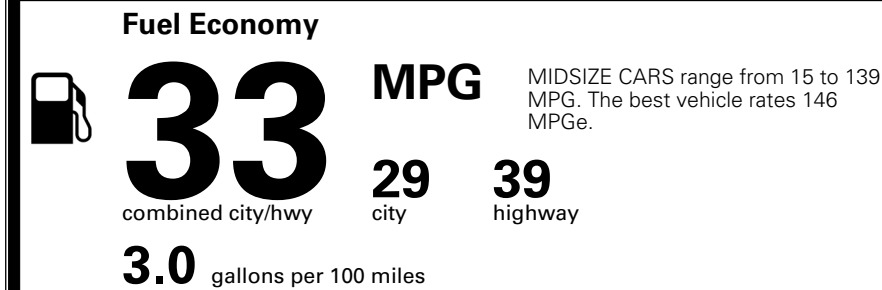

MANUFACTURER'S SUGGESTED RETAIL PRICE ▶ $ 23,390.00

COMPARE LXS FEATURES

Added to/in place of standard LX features
- 16" Alloy Wheels
- Drive Mode Select
- Blind-Spot Collision-Avoidance Assist
- Rear Cross-Traffic Collision-Avoidance Assist
- Safe Exit Warning
- 60/40 Split-Folding Rear Seats

Included
Included
Included
Included
Included
Included

ADDITIONAL INSTALLED EQUIPMENT:
(In addition to or in place of standard features)

MSRP INCLUDING OPTIONS $ 23,390.00
INLAND FREIGHT AND HANDLING $ 1,245.00
TOTAL MANUFACTURER'S SUGGESTED RETAIL PRICE ▶ $ 24,635.00

TOTAL ADDITIONAL WEIGHT:

*Additional terms and conditions apply.
**Kia Connect may be currently unavailable for some Model Year 2022 and newer vehicles sold or purchased in Massachusetts; please see owners.kia.com for more information.
NOTE: When you purchase this vehicle, Kia America, Inc. collects personal information you provide to the dealership. For information on our collection and use of personal information and your rights, please see our Privacy Policy on www.kia.com.

EPA DOT Fuel Economy and Environment

Gasoline Vehicle

You save $1,000
in fuel costs over 5 years compared to the average new vehicle.

Annual fuel cost $1,500